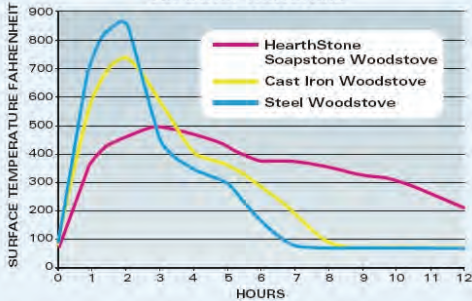

Model #	Mansfield	Equinox
List Price From *		
Sale Price From *		
Heating capacity	Up to: 2,500 sq. ft.	Up to: 3,500 sq. ft.
Firebox volume	3.2 cu. ft.	4.0 cu. ft.
Burn Time	Up to 10 hours	Up to 12 hours
Heat Life	Up to 14 hours	Up to 16 hours
BTU/hr., seasoned cord wood	80,000	120,000
Maximum log length	21"	25"
Efficiency	77.4%	82%
EPA Rating	2.8 grams per hour	3.0 grams per hour
Exterior dimensions	31" H x 27" W x 29" D	30.75" H x 33.75" W x 27" D
Actual Weight	550 lbs	689 lbs
Flue Collar	6" Top	8" Top or Rear
Side Loading Door	NO	Yes Left or Right Side
Side Door Lock Kit	N/A	Optional
Ash pan can be removed while fire is burning.	Yes	Yes
Open & Close Ash Grate	Yes	Yes
Floor Protection	Non-combustible	*Non-combustible - R 1.0
Rear Clearance	8" W/DWSP/RHS	6" W/DWSP/RHS
Mobile home approved	Yes**	Yes**
*Minimum Chimney	13 Feet @ Sea Level	13 Feet @ Sea Level
<i>Options</i>		
Blower Fan	Optional	Optional
Therm-O-Disc for blower	Optional	Optional
Adapter for fresh air kit	Optional	Optional
Screen For Open Viewing	No	Optional
Rear Heat Shield	Optional	Optional