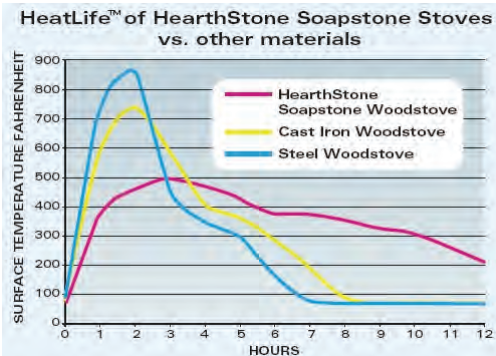

No Utility Bills Inc.

www.noutilitybills.com

Tel: (780)628-4835

#301 Lyall Subdivision, County of Athabasca, AB, Canada
VIEWINGS BY APPOINTMENT ONLY!

The Hearthstone Wood Stove Product Line

Model #	Bari (Hase Bari)	Lima	Tula
List Price From *			
Sale Price From *			
Heating capacity	Up to: 1,500 sq. ft.	Up to: 1,500 sq. ft.	Up to: 1,300 sq. ft.
Firebox volume	1.5 cu. ft.	1.5 cu. ft.	1.4 cu. ft.
Burn Time			
Heat Life			
BTU/hr., seasoned cord wood	35,000	35,000	30,000
Maximum log length	17"	17"	17"
Efficiency	80%	80%	80%
EPA Rating	3.57 grams per hour	3.57 grams per hour	3.6 grams per hour
Exterior dimensions	41.5" H x 19.5" Round	41.5" H x 19.5" Round	41.25" H x 19.75" W x 17.25" D
Actual Weight	475 lbs	475 lbs	291 lbs
Flue Collar	6" Top	6" Top	6" Top
Side Loading Door	Rotates 180 Degrees	Rotates 180 Degrees	NO
Side Door Lock Kit	N/A	N/A	N/A
Ash pan can be removed while fire is burning.	No	No	*Yes
Open & Close Ash Grate			No
Floor Protection	Non-combustible	Non-combustible	Non-combustible
Rear Clearance	7" W/DWSP	7" W/DWSP	7" W/DWSP
Mobile home approved	Yes**	Yes**	Yes**
*Minimum Chimney	13 Feet @ Sea Level	13 Feet @ Sea Level	7 Feet @ Sea Level
<i>Options</i>			
Blower Fan	NO	NO	No
Therm-O-Disc for blower	N/A	N/A	No
Adapter for fresh air kit	Optional	Optional	Optional
Screen For Open Viewing	No	No	No
Rear Heat Shield	Included	Included	Built In