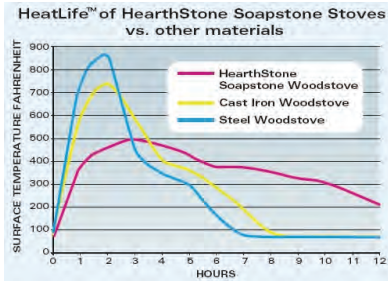

No Utility Bills Inc.

www.noutilitybills.com

Tel: (780)628-4835

#301 Lyall Subdivision, County of Athabasca, AB, Canada
VIEWINGS BY APPOINTMENT ONLY!

The Hearthstone Wood Stove Product Line

Model #	Tribute	Homestead	Deva
List Price From *			
Sale Price From *			
Heating capacity	Up to: 1,300 sq. ft.	Up to: 1,800 sq. ft.	
Firebox volume	1.2 cu. ft.	2.0 cu. ft.	1.6 cu. ft.
Burn Time	Up to 7 hours	Up to 8 hours	
Heat Life	Up to 9 hours	Up to 12 hours	
BTU/hr., seasoned cord wood	36,000	50,000	46,000
Maximum log length	16"	21"	17"
Efficiency	83%	83.5%	
EPA Rating	2.9 grams per hour	1.9 grams per hour	Exempt
Exterior dimensions	25.75" H x 24" W x 18" D	25.5" H x 27" W x 19" D	33.75" H x 40" W x 23.75" D
Actual Weight	313 lbs	380 lbs	484 lbs
Flue Collar	6" Top	6" Top or Rear	6" Top or Rear
Side Loading Door	NO	NO	No
Side Door Lock Kit	N/A	N/A	N/A
Ash pan can be removed while fire is burning.	NO Ash Pan	No	No
Open & Close Ash Grate	N/A		
Floor Protection	*Non-combustible - R .6	*UL1618 or R 2.5	*Non-combustible - R .89
Rear Clearance	8" W/DWSP/RHS	7" W/DWSP/RHS	14" W/DWSP
Mobile home approved	Yes**	Yes**	No
*Minimum Chimney	13 Feet @ Sea Level	13 Feet @ Sea Level	13 Feet @ Sea Level
Options			
Blower Fan	Optional	Optional	NO
Therm-O-Disc for blower	Optional	Optional	N/A
Adapter for fresh air kit	Optional	Optional	
Screen For Open Viewing	Optional	No	NO
Rear Heat Shield	Optional	Optional	N/A