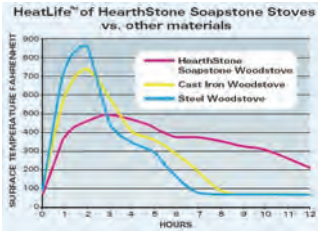

No Utility Bills Inc.

www.noutilitybills.com

Tel: (780)628-4835

#301 Lyall Subdivision, County of Athabasca, AB, Canada
VIEWINGS BY APPOINTMENT ONLY!

The Hearthstone Wood Stove Product Line

Model #	Castleton	Phoenix	Heritage
List Price From *			
Sale Price From *			
Heating capacity	Up to: 1,500 sq. ft.	Up to: 2,000 sq. ft.	Up to: 1,900 sq. ft.
Firebox volume	1.9 cu. ft.	2.2 cu. ft.	2.3 cu. ft.
Burn Time	Up to 8 hours	Up to 8 hours	Up to 8 hours
Heat Life	Up to 10 hours	Up to 12 hours	Up to 12 hours
BTU/hr., seasoned cord wood	45,000	60,000	55,000
Maximum log length	18"	21"	21"
Efficiency	78%	75%	81%
EPA Rating	2.7 grams per hour	2.4 grams per hour	2.77 grams per hour
Exterior dimensions	26" H x 25.5" W x 24" D	27.5" H x 28" W x 24" D	29" H x 29.5" W x 21.5" D
Actual Weight	500 lbs	425 lbs	475 lbs
Flue Collar	6" Top or Rear	6" 45 Degree	6" Top or Rear
Side Loading Door	No	NO	Yes Left or Right Side
Side Door Lock Kit		N/A	Optional
Ash pan can be removed while fire is burning.	N/A	No	Yes
Open & Close Ash Grate			Yes
Floor Protection	Non-combustible	*Non-combustible - R 1.0	Non-combustible
Rear Clearance	6" W/DWSP/RHS	13" W/DWSP/RHS	7" W/DWSP/RHS
Mobile home approved	Yes**	Yes**	Yes**
*Minimum Chimney	8 Feet @ Sea Level	13 Feet @ Sea Level	13 Feet @ Sea Level
Options			
Blower Fan	Optional	No	Optional
Therm-O-Disc for blower	Optional	No	Optional
Adapter for fresh air kit	Optional	Optional	Optional
Screen For Open Viewing	Yes	No	No
Rear Heat Shield	Optional	Optional	Optional