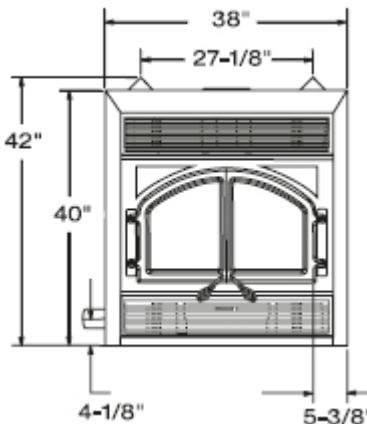

Extra Large Viewing Area, up to 22" x 14" (Single Doors)

Single or Double Door Designs with easy to operate handles

Large capacity integrated Ash Pan Drawer with carrying handle

Attractive framed Black Louvers allow generous air flow into your room

Single Black Door

| | |
|------------------------|--------------------|
| Fuel | Wood |
| Btu EPA / Cord Wood | 45,500 / |
| Heating Capacity | Up To 2,000 sq.ft. |
| Burn Time * | 6 to 10 hours |
| Firebox Volume | Large 3.0 cu.ft. |
| Log Length | 22 inches |
| Weight | 405 lbs |
| Width | 38 inches |
| Depth | 24 inches |
| Height | 42 inches |
| Flue Size | 6 or 7 inches |
| Outside Air Size | 3 inches |
| EPA Emissions | 5.7 Grams per hour |
| Mobile Home Approved | No |
| Central Heat Certified | CSA B366.1 |
| Testing | ULC-S610 & UL-127 |