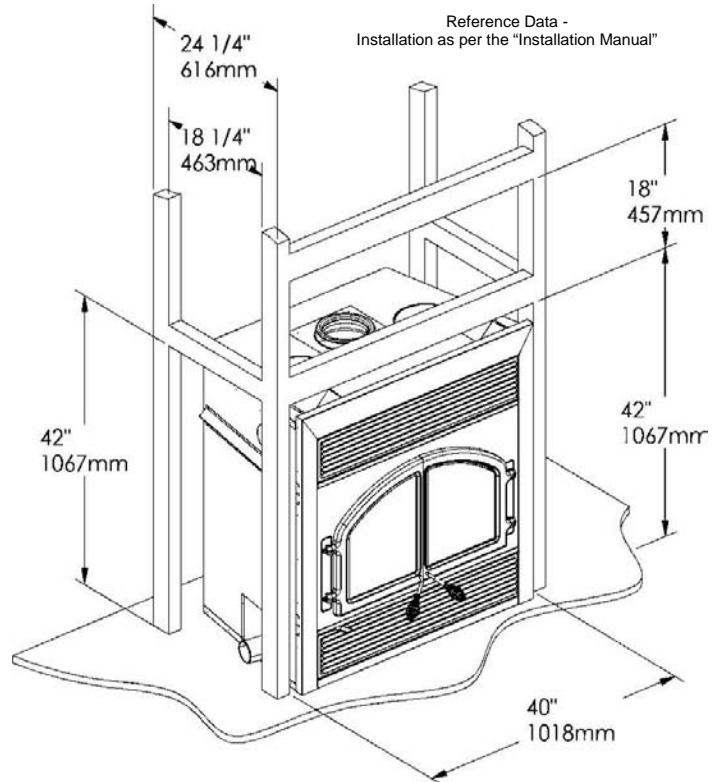

Zone Heating

Ducting can be installed for up to three separate zones in your home and each zone can be controlled individually using our zone heating control and zone dampers.