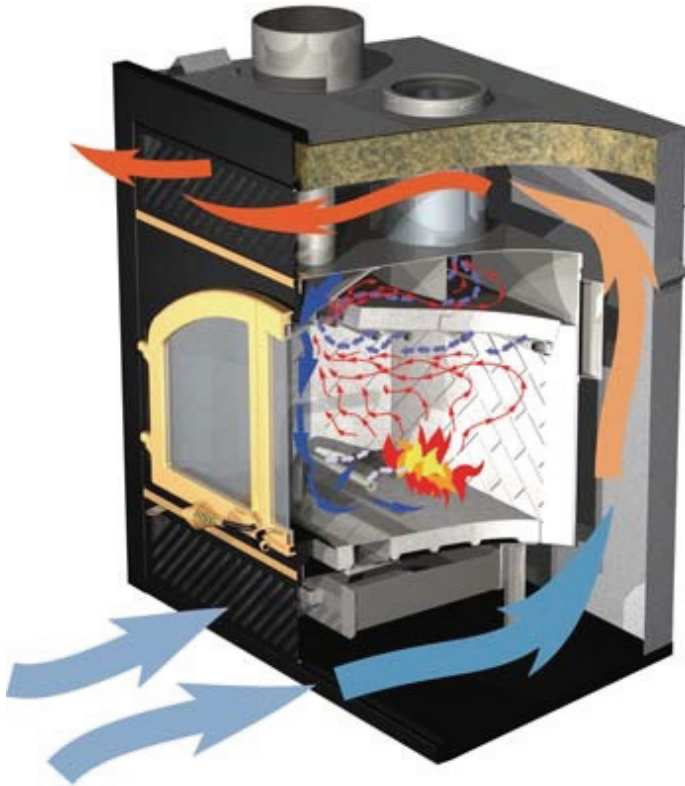

The Selkirk MAX! Bordeaux EPA Wood Fireplace

Optional Internal Fan System to increase warm air circulation

Solid Cast Face Plate and Doors resist warping and maintain a tight seal in-order to maintain high-efficiency

www.noutilitybills.com

Tel: (780)675-3409 / (780)628-4835

#301 Lyall Subdivision, County of Athabasca, AB, Canada

VIEWINGS BY APPOINTMENT ONLY!

Selkirk MAX! Bordeaux EPA Wood Fireplace

Central Heating

The Bordeaux can be used as a furnace to centrally heat your home. The ducting must be independent from all other appliances. Refer to installation instructions for additional details.

Zone Heating

Ducting can be installed for up to three separate zones in your home and each zone can be controlled individually using our zone heating control and zone dampers.

Ducting Options

Front Louver Venting