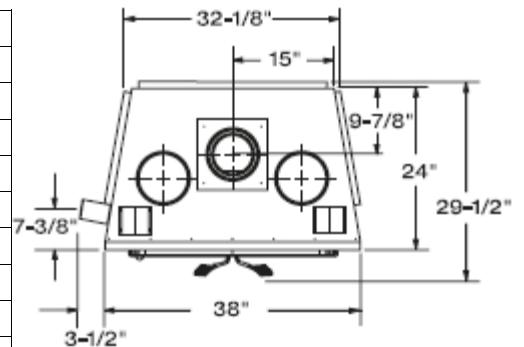

Fuel	Wood
Btu EPA / Cord Wood	45,500 /
Heating Capacity	Up To 2,000 sq.ft.
Burn Time *	6 to 10 hours
Firebox Volume	Large 3.0 cu.ft.
Log Length	22 inches
Weight	405 lbs
Width	38 inches
Depth	24 inches
Height	42 inches
Flue Size	6 or 7 inches
Outside Air Size	3 inches
EPA Emissions	5.7 Grams per hour
Mobile Home Approved	No
Central Heat Certified	CSA B366.1
Testing	ULC-S610 & UL-127

** Zero Clearance Installation **
(Reference Data - Installation as per the "Installation Manual")

Burn Time * may vary depending on the heat loss of the home and the quality of wood burned.