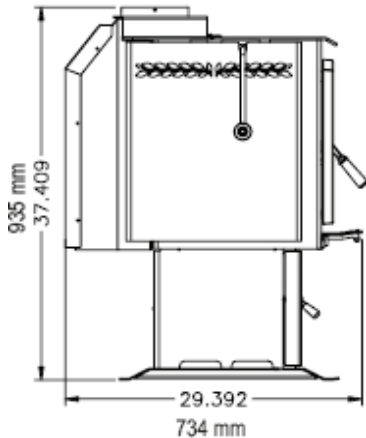

The Harman TL300 Wood Stove

• Top and Front Loading • Outside Air Kit Ready

* Shown with optional trim package *

Fuel	Wood
Btu Range	15,000 to 75,000
Heating Capacity*	Up to 3,000 sq ft
Log Length	18 inches (20" Max)
Burn Time*	Up to 17 hours
Firebox Capacity	3.0 cubic feet
Average Emissions	1.1 Grams per hour
Emissions on Low	.8 grams per hour
Blower Size	105 cfm (optional)
Flue Size	6 inches
*Minimum Chimney	16' Feet @ Sea Level
Weight	525 lbs
Trim Options	Brushed Stainless Steel
Ash Pan Tile Options	11 ceramic*, 4 slate, 1 stainless steel **
Outside Air	3" to 4" (optional)
Floor Protection	Non-combustible
Rear Clearance	13" *Minimum* W/DWSP
Mobile Home Approved	Yes *US Only*
Testing	UL 1482, UL 737, ULC-S627 Canada

The top load door allows more wood to fit into the stove. Simply lift the lever and the top door comes open. The optional cooking grill is also accessed with the top load door.

Turn your Harman TL300 into a cooking grill by adding our optional grill insert.