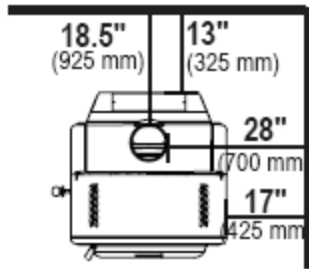

Double Wall Stove Pipe