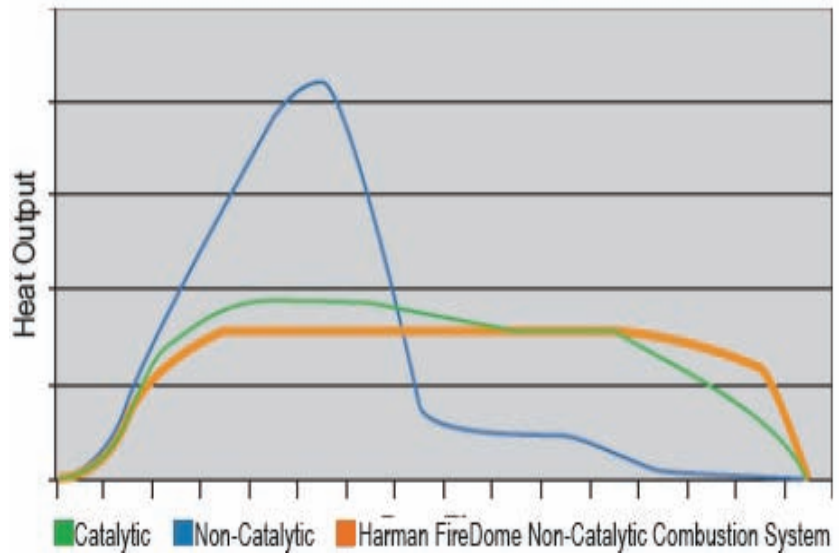

VIEWINGS BY APPOINTMENT ONLY!

The Harman TL300 Wood Stove

Typical Low Burn Rate Patterns for Three Basic Types of Wood-Burning Stoves

Single Wall Stove Pipe

Double Wall Stove Pipe

Corner Installation Single or Double Wall Stove Pipe