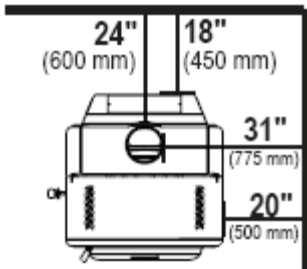

VIEWINGS BY APPOINTMENT ONLY!

The Harman TL300 Wood Stove

Typical Low Burn Rate Patterns for Three Basic Types of Wood-Burning Stoves

Single Wall Stove Pipe

Double Wall Stove Pipe

Corner Installation Single or Double Wall Stove Pipe