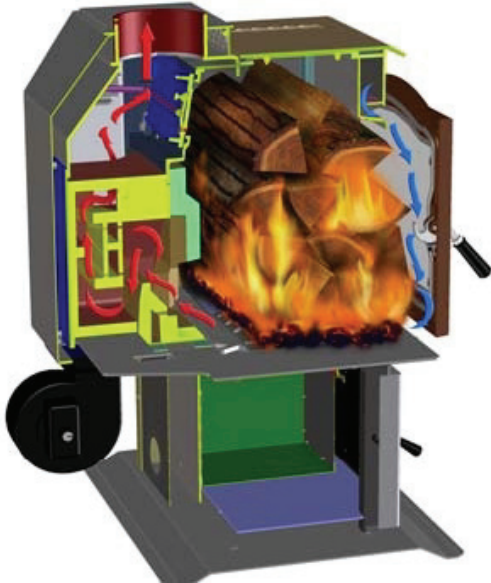

The top load door allows more wood to fit into the stove. Simply lift the lever and the top door comes open. The optional cooking grill is also accessed with the top load door.

Turn your Harman TL300 into a cooking grill by adding our optional grill insert.

VIEWINGS BY APPOINTMENT ONLY!

The Harman TL300 Wood Stove

Typical Low Burn Rate Patterns for Three Basic Types of Wood-Burning Stoves

Single Wall Stove Pipe

Double Wall Stove Pipe

Corner Installation Single or Double Wall Stove Pipe