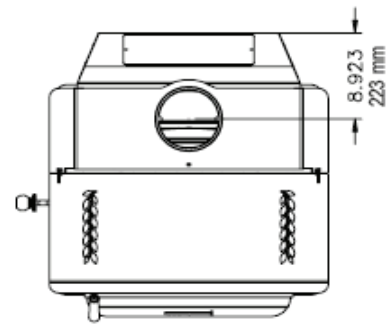

The Harman TL300 Wood Stove

• Top and Front Loading • Outside Air Kit Ready

* Shown with optional trim package *

Fuel	Wood
Btu Range	15,000 to 75,000
Heating Capacity*	Up to 3,000 sq ft
Log Length	18 inches (20" Max)
Burn Time*	Up to 17 hours
Firebox Capacity	3.0 cubic feet
Average Emissions	1.1 Grams per hour
Emissions on Low	.8 grams per hour
Blower Size	105 cfm (optional)
Flue Size	6 inches
*Minimum Chimney	16' Feet @ Sea Level
Weight	525 lbs
Trim Options	Brushed Stainless Steel
Ash Pan Tile Options	11 ceramic*, 4 slate, 1 stainless steel **
Outside Air	3" to 4" (optional)
Floor Protection	Non-combustible
Rear Clearance	13" *Minimum* W/DWSP
Mobile Home Approved	Yes *US Only*
Testing	UL 1482, UL 737, ULC-S627 Canada

The top load door allows more wood to fit into the stove. Simply lift the lever and the top door comes open. The optional cooking grill is also accessed with the top load door.

Turn your Harman TL300 into a cooking grill by adding our optional grill insert.