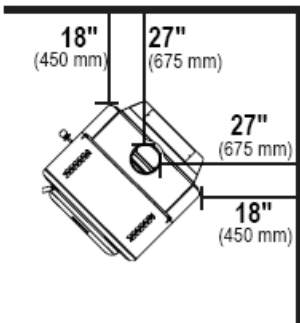

Corner Installation Single or Double Wall Stove Pipe