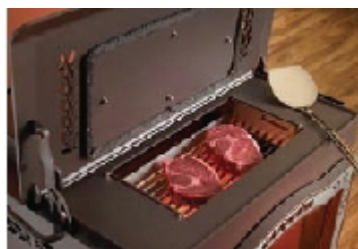

The top load door allows more wood to fit into the stove. Simply lift the lever and the top door comes open. The optional cooking grill is also accessed with the top load door.

Turn your Harman TL300 into a cooking grill by adding our optional grill insert.

The TL300 has a huge ash pan for long intervals between ash removal. The folding handle makes it easy to remove and carry.