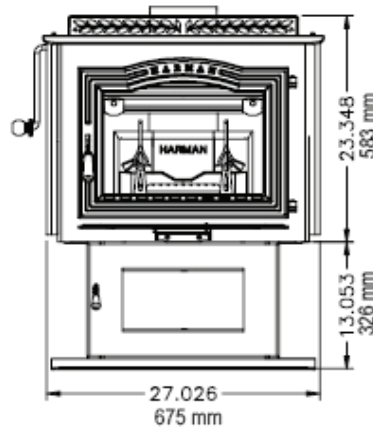

The Harman TL300 Wood Stove

• Top and Front Loading • Outside Air Kit Ready

* Shown with optional trim package *

Fuel	Wood
Btu Range	15,000 to 75,000
Heating Capacity*	Up to 3,000 sq ft
Log Length	18 inches (20" Max)
Burn Time*	Up to 17 hours
Firebox Capacity	3.0 cubic feet
Average Emissions	1.1 Grams per hour
Emissions on Low	.8 grams per hour
Blower Size	105 cfm (optional)
Flue Size	6 inches
*Minimum Chimney	16' Feet @ Sea Level
Weight	525 lbs
Trim Options	Brushed Stainless Steel
Ash Pan Tile Options	11 ceramic*, 4 slate, 1 stainless steel **
Outside Air	3" to 4" (optional)
Floor Protection	Non-combustible
Rear Clearance	13" *Minimum* W/DWSP
Mobile Home Approved	Yes *US Only*
Testing	UL 1482, UL 737, ULC-S627 Canada

The top load door allows more wood to fit into the stove. Simply lift the lever and the top door comes open. The optional cooking grill is also accessed with the top load door.

Turn your Harman TL300 into a cooking grill by adding our optional grill insert.