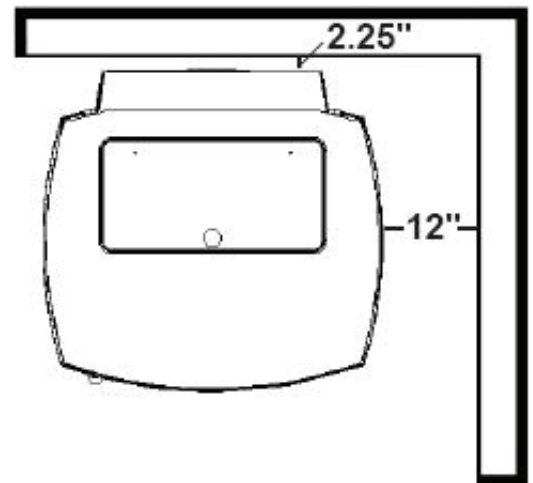

Harman Accentra 40,000 Btu Pellet Stove

Harman Accentra Specifications	
Height	31-1/2"
Width	24-5/8"
Depth	23-1/4"
Flue Size	3" - Direct Vent
Weight	370 lbs
Maximum Capacity	40,000 BTU/hour
Side Clearance	12"
Rear Clearance	2-1/4"
Front Clearance	48"
Available Colors	Stock Satin Black
Fuse Rating	120V/60Hz/5amp

(*Harman Cast Iron Floor Protector size)

*** Note: Installation of the optional leg kit adds 2.95 inches of height.**

This is the minimum size Harman recommends for the alcove with a 60" ceiling.