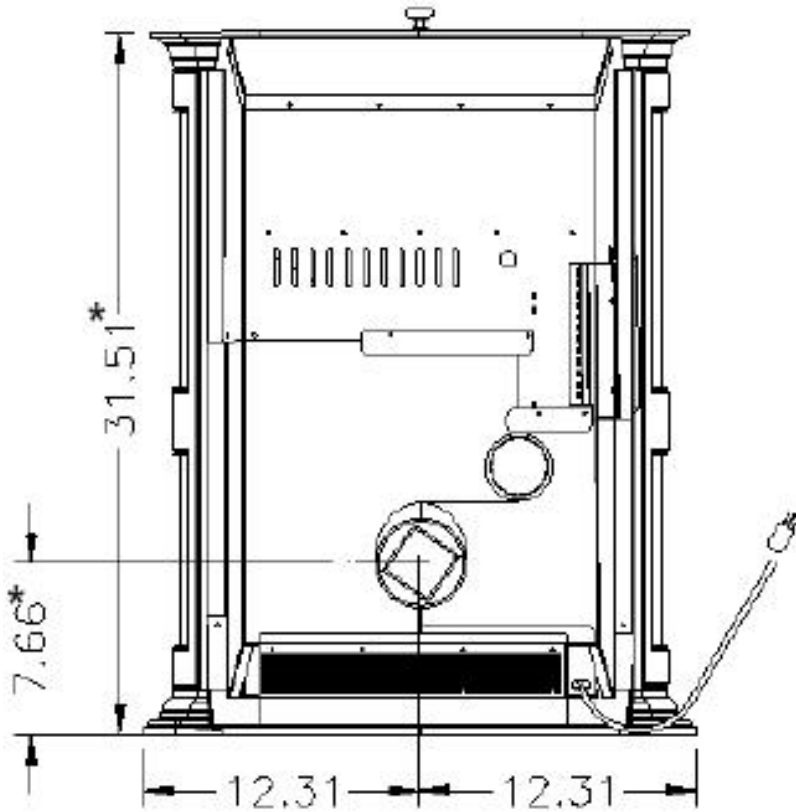

## Harman Accentra 40,000 Btu Pellet Stove

Harman Accentra Specifications	
Height	31-1/2"
Width	24-5/8"
Depth	23-1/4"
Flue Size	3" - Direct Vent
Weight	370 lbs
Maximum Capacity	40,000 BTU/hour
Side Clearance	12"
Rear Clearance	2-1/4"
Front Clearance	48"
Available Colors	Stock Satin Black
Fuse Rating	120V/60Hz/5amp

## Harman Accentra Pellet Stove Clearances

(\*Harman Cast Iron Floor Protector size)

**\* Note: Installation of the optional leg kit adds 2.95 inches of height.**

*This is the minimum size Harman recommends for the alcove with a 60" ceiling.*