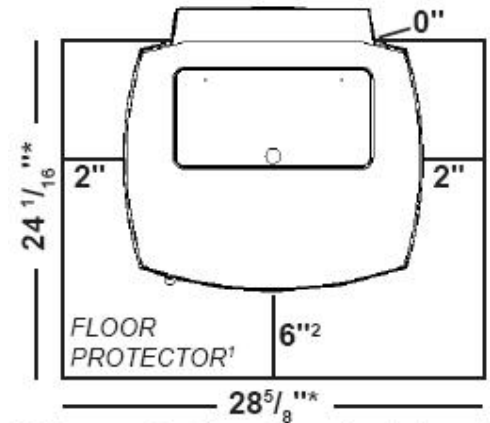

## Harman Accentra 40,000 Btu Pellet Stove

Harman Accentra Specifications	
Height	31-1/2"
Width	24-5/8"
Depth	23-1/4"
Flue Size	3" - Direct Vent
Weight	370 lbs
Maximum Capacity	40,000 BTU/hour
Side Clearance	12"
Rear Clearance	2-1/4"
Front Clearance	48"
Available Colors	Stock Satin Black
Fuse Rating	120V/60Hz/5amp

## Harman Accentra Pellet Stove Clearances

(\*Harman Cast Iron Floor Protector size)

**\* Note: Installation of the optional leg kit adds 2.95 inches of height.**

*This is the minimum size Harman recommends for the alcove with a 60" ceiling.*