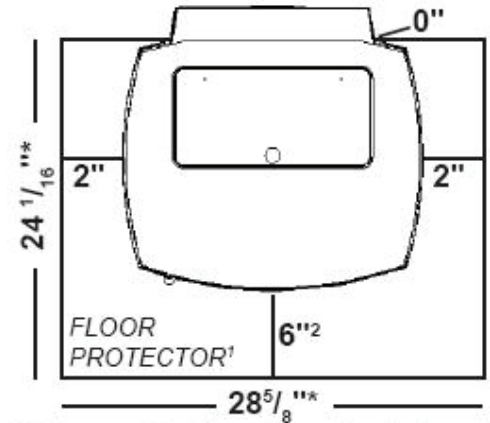

Harman Accentra 40,000 Btu Pellet Stove

Harman Accentra Specifications	
Height	31-1/2"
Width	24-5/8"
Depth	23-1/4"
Flue Size	3" - Direct Vent
Weight	370 lbs
Maximum Capacity	40,000 BTU/hour
Side Clearance	12"
Rear Clearance	2-1/4"
Front Clearance	48"
Available Colors	Stock Satin Black
Fuse Rating	120V/60Hz/5amp

(*Harman Cast Iron Floor Protector size)

*** Note: Installation of the optional leg kit adds 2.95 inches of height.**

This is the minimum size Harman recommends for the alcove with a 60" ceiling.