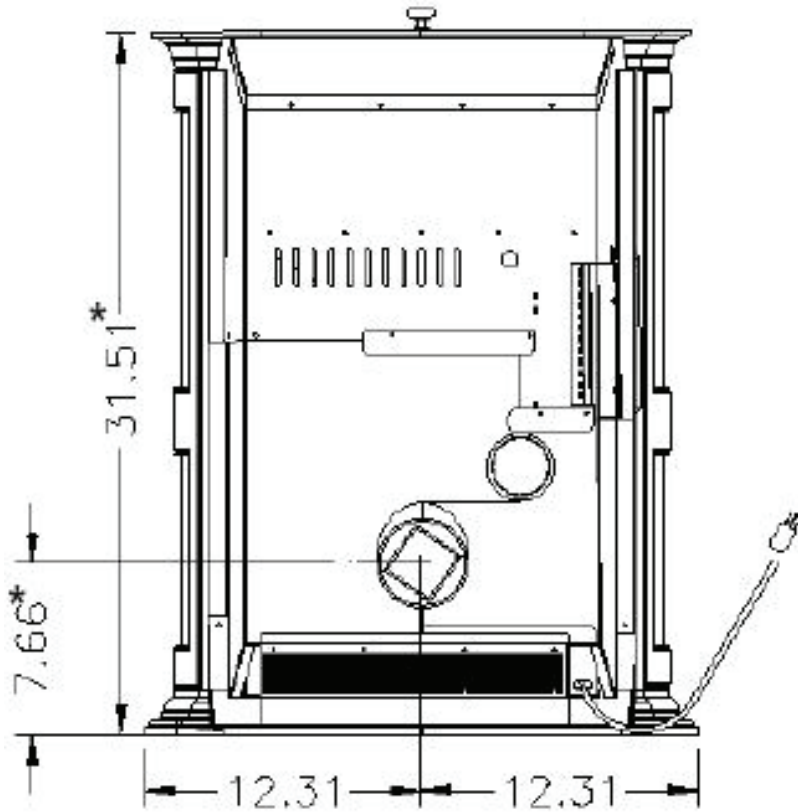

Harman Accentra 40,000 Btu Pellet Stove

Harman Accentra Specifications	
Height	31-1/2"
Width	24-5/8"
Depth	23-1/4"
Flue Size	3" - Direct Vent
Weight	370 lbs
Maximum Capacity	40,000 BTU/hour
Side Clearance	12"
Rear Clearance	2-1/4"
Front Clearance	48"
Available Colors	Stock Satin Black
Fuse Rating	120V/60Hz/5amp

(*Harman Cast Iron Floor Protector size)

*** Note: Installation of the optional leg kit adds 2.95 inches of height.**

This is the minimum size Harman recommends for the alcove with a 60" ceiling.