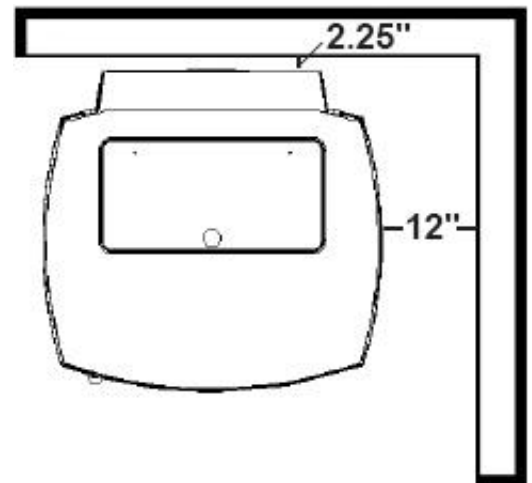

## Harman Accentra 40,000 Btu Pellet Stove

Harman Accentra Specifications	
Height	31-1/2"
Width	24-5/8"
Depth	23-1/4"
Flue Size	3" - Direct Vent
Weight	370 lbs
Maximum Capacity	40,000 BTU/hour
Side Clearance	12"
Rear Clearance	2-1/4"
Front Clearance	48"
Available Colors	Stock Satin Black
Fuse Rating	120V/60Hz/5amp

## Harman Accentra Pellet Stove Clearances

(\*Harman Cast Iron Floor Protector size)

**\* Note: Installation of the optional leg kit adds 2.95 inches of height.**

*This is the minimum size Harman recommends for the alcove with a 60" ceiling.*